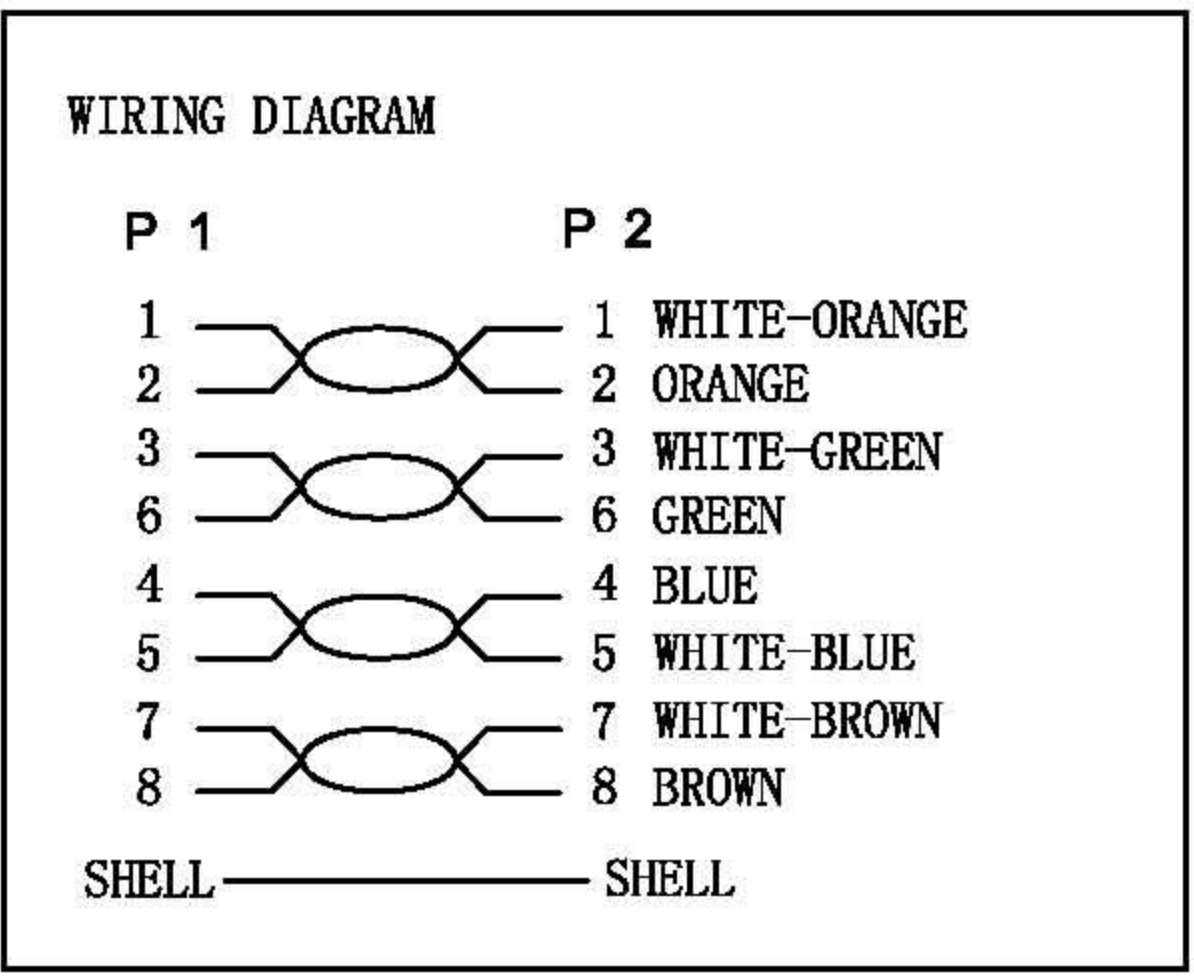

Datenblatt - Fiche technique - Data sheet

21.99.0315

VALUE S/FTP-Patchkabel konf. Kat. 5e, grau, 15,0 m

Cordon VALUE Cat.5e S/FTP confectionné, gris, 15,0 m

VALUE S/FTP Patch Cord Cat.5e, grey, 15.0 m

ITEM NO.	LENGTH	XM
21. 99. 0300	0.5M	0.5M
21. 99. 0301	1M	1M
21. 99. 0302	2M	2M
21. 99. 0303	3M	3M
21. 99. 0305	5M	5M
21. 99. 0307	7M	7M
21. 99. 0310	10M	10M
21. 99. 0315	15M	15M
21. 99. 0320	20M	20M

NOTE:

- 100% OPEN SHORT, MISS WIRE TEST
- PRINT BLACK WORD:
SFTP CAT. 5E 26AWG×4P PATCH ISO/IEC 11801 & EN 50173 VERIFIED
- REACH and ROHS COMPLIANT
- minimum of the bending radius is 40mm (suitable for all meters)

Rotronic Co., Ltd.

VALUE S/FTP Patch Cord Cat. 5e, grey

				ITEM NO	SEE THE CHART
				UNIT	MM
BY	CHK	NEW	2011-10-25	A	DATE
		REVISION RECORD MODIFICATION	DATE	REV.	2011-10-25

MATERIAL LIST

③	OVER MOLD	PVC COLOR: (Pantone 420C)	2	
②	CONNECTOR	RJ45 8P8C SHIELDED, THE PIN GOLD PLATED 3U"	2	
①	CABLE	SFTP CAT. 5E 26AWG(7/0.16COPPER CLAD ALUMINUM)*4PAIRS+MYLAR+E(7/0.16COPPER CLAD ALUMINUM)+AL-FOIL+B(0.12/4/16)AL-MG CABLE JACKET:PVC/(Pantone 420C) OD=5.7±0.2MM	1	
NO.	PARTS NAME	SPECIFICATION STANDARD	QT' Y	REMARK