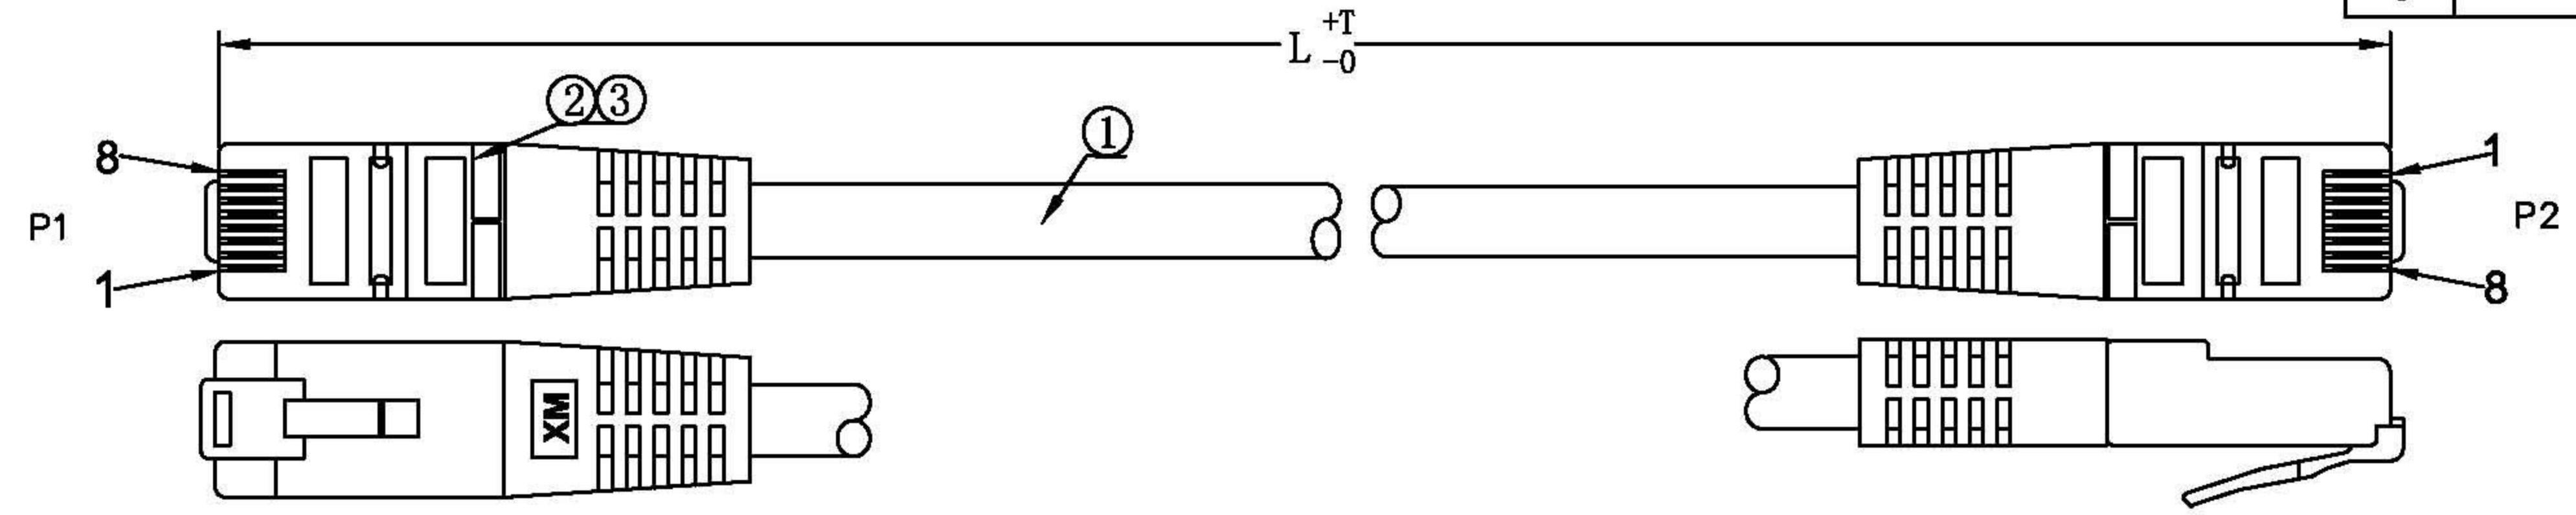

Datenblatt - Fiche technique - Data sheet

21.99.0315

VALUE S/FTP-Patchkabel konf. Kat. 5e, grau, 15,0 m

Cordon VALUE Cat.5e S/FTP confectionné, gris, 15,0 m

VALUE S/FTP Patch Cord Cat.5e, grey, 15.0 m

ITEM NO.	LENGTH	XM
21. 99. 0300	0.5M	0.5M
21. 99. 0301	1M	1M
21. 99. 0302	2M	2M
21. 99. 0303	3M	3M
21. 99. 0305	5M	5M
21. 99. 0307	7M	7M
21. 99. 0310	10M	10M
21. 99. 0315	15M	15M
21. 99. 0320	20M	20M

NOTE:

- 100% OPEN SHORT, MISS WIRE TEST
- PRINT BLACK WORD:
SFTP CAT. 5E 26AWG×4P PATCH ISO/IEC 11801 & EN 50173 VERIFIED
- REACH and ROHS COMPLIANT
- minimum of the bending radius is 40mm (suitable for all meters)

Rotronic Co., Ltd.

VALUE S/FTP Patch Cord Cat. 5e, grey

				ITEM NO	SEE THE CHART
				UNIT	MM
BY	CHK	NEW	2011-10-25	A	DATE
		REVISION RECORD MODIFICATION	DATE	REV.	2011-10-25

MATERIAL LIST

③	OVER MOLD	PVC COLOR: (Pantone 420C)	2	
②	CONNECTOR	RJ45 8P8C SHIELDED, THE PIN GOLD PLATED 3U"	2	
①	CABLE	SFTP CAT. 5E 26AWG(7/0.16COPPER CLAD ALUMINUM)*4PAIRS+MYLAR+E(7/0.16COPPER CLAD ALUMINUM)+AL-FOIL+B(0.12/4/16)AL-MG CABLE JACKET:PVC/(Pantone 420C) OD=5.7±0.2MM	1	
NO.	PARTS NAME	SPECIFICATION STANDARD	QT' Y	REMARK